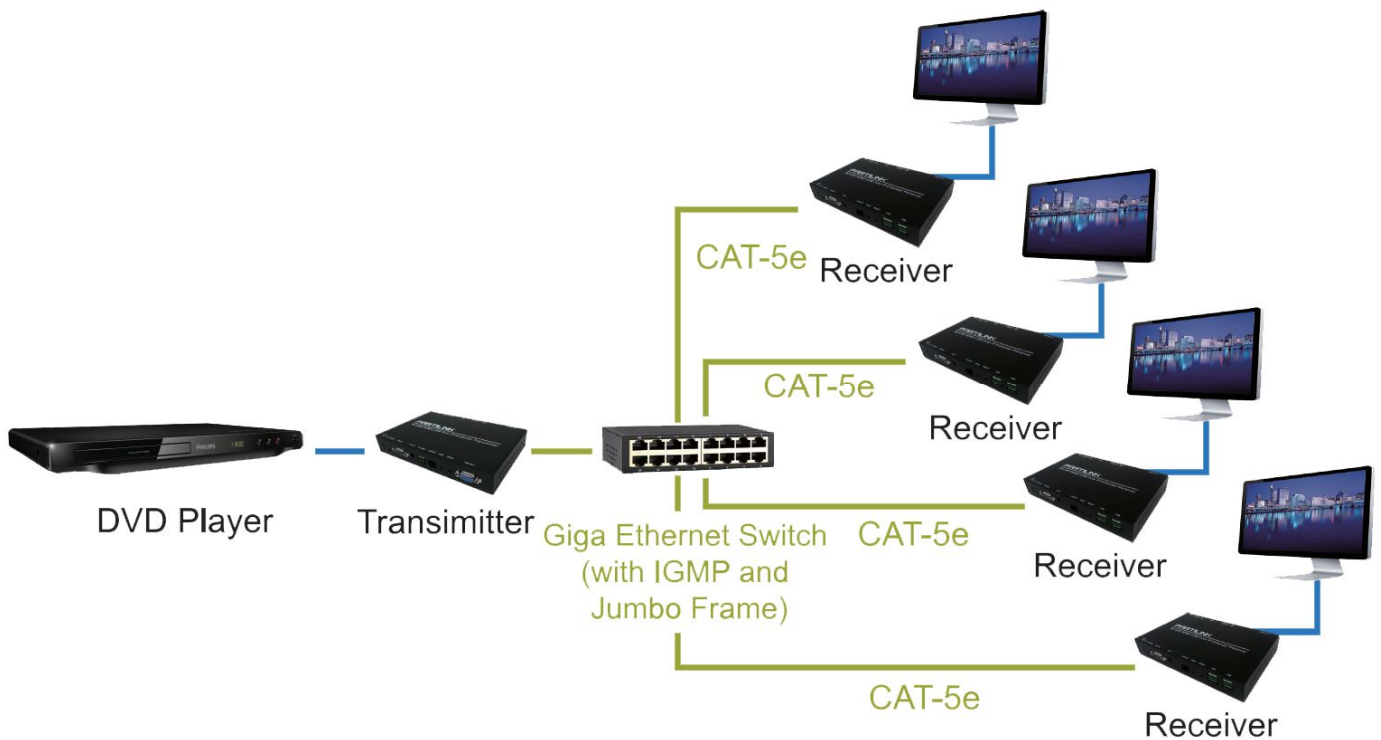

■ Multicast

a. Video Distribution