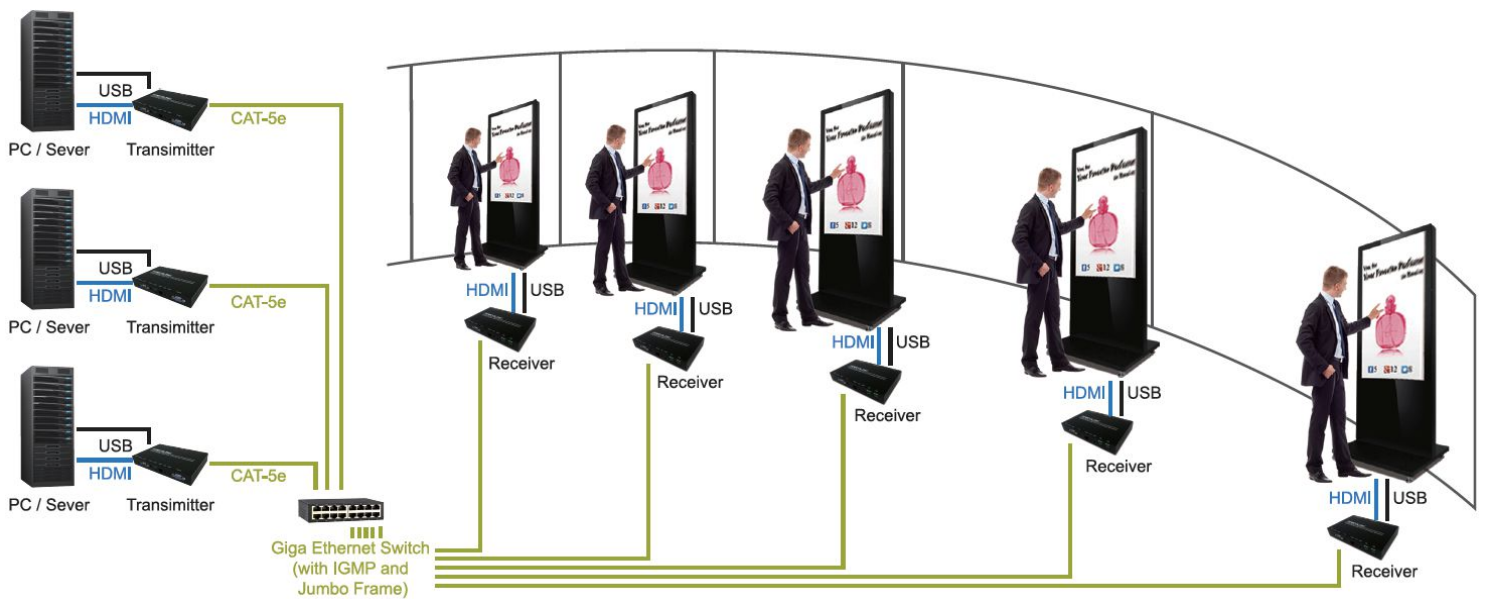

c. Billboard & Kiosk, PC to HDMI and USB Interactive Monitor