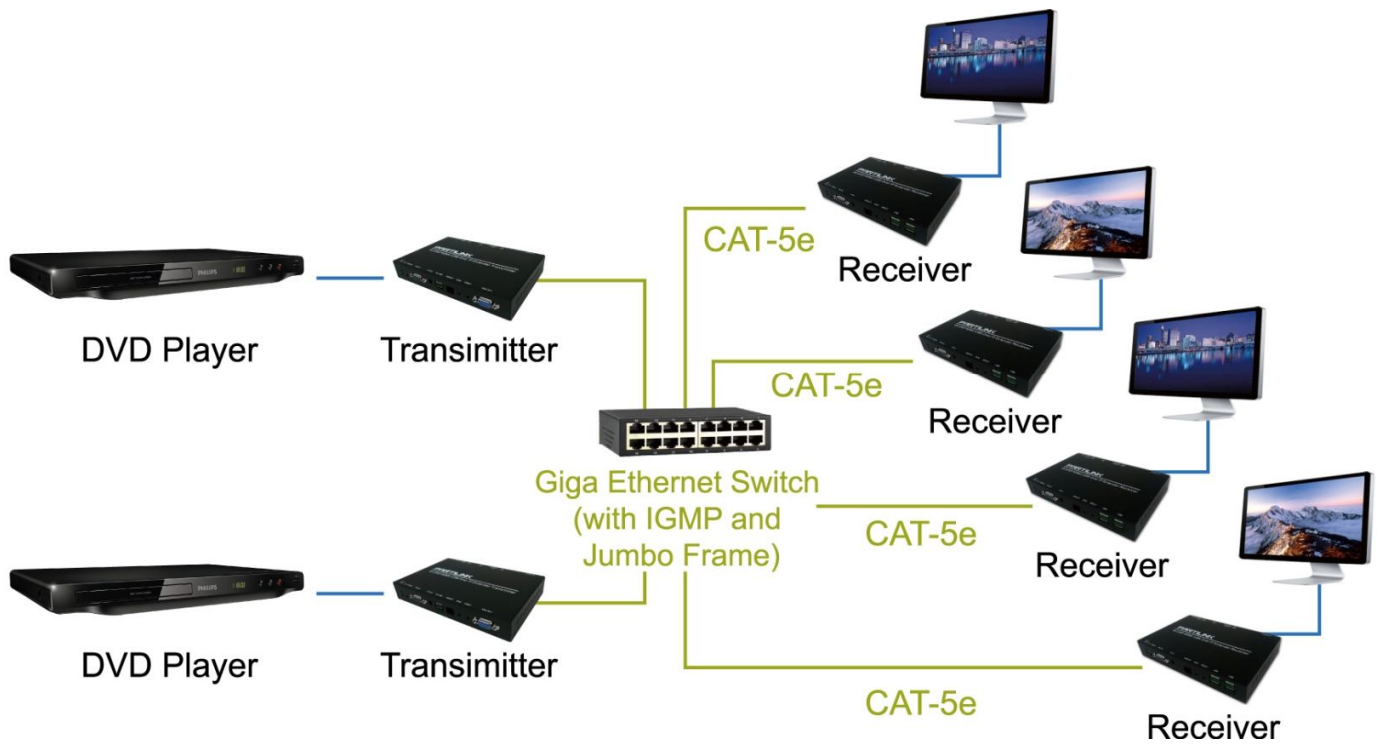

b. Matrix Distribution