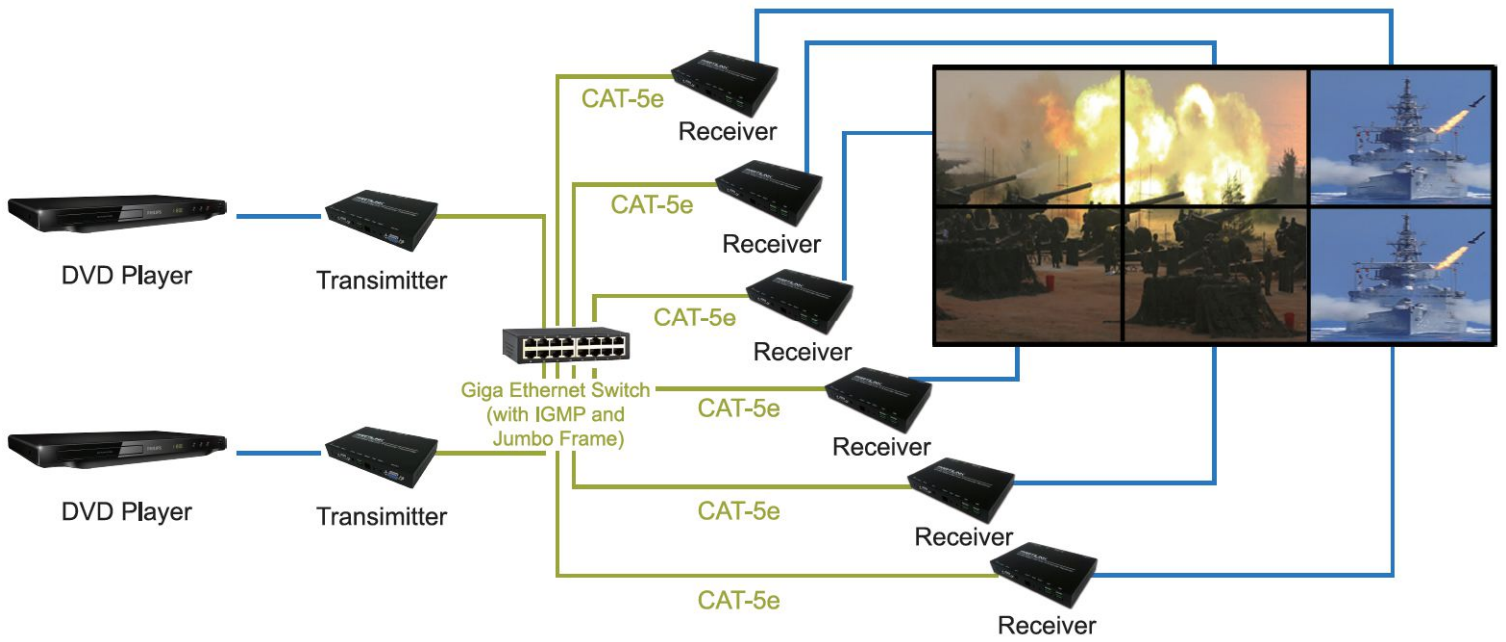

■ Screen Wall