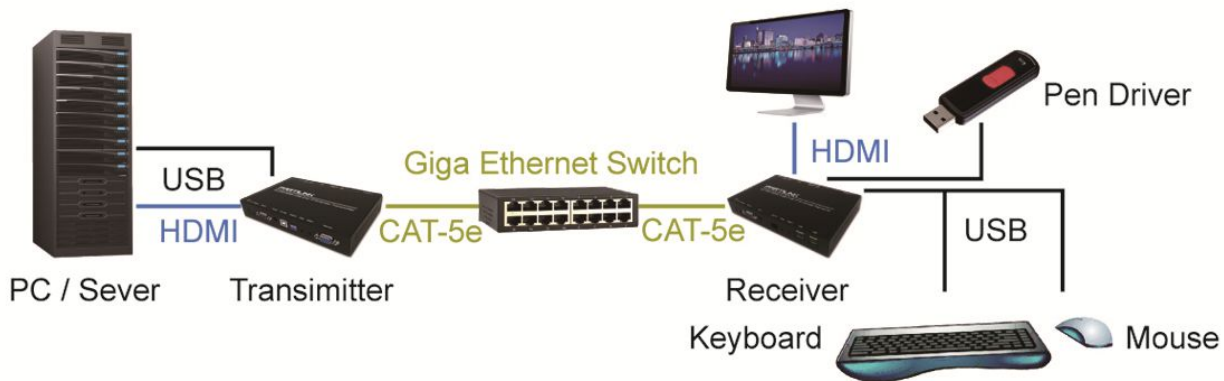

Application

- Unicast, point to point extension.
- Multicast, point to multi points or multi points to multi points extension
- Screen wall installation.

■ Unicast